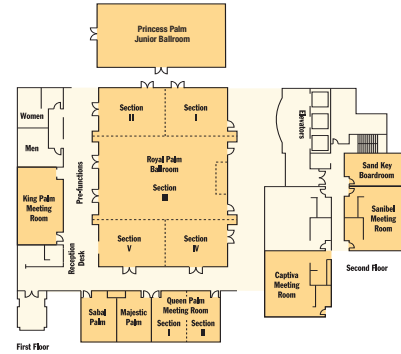

Quorum's multi-million dollar transformation offers guests a variety of first-class guestrooms including traditional, Club Level and Suite accommodations and special features like high-speed Internet access in all guest and meeting rooms, high-speed wireless access in Quorum's public areas and a 24-hour business center.

From upscale boardrooms to the Royal Palm Ballroom, Quorum offers planners a variety of options to accommodate events with six to 650 guests.

Rooms: 272

ROOM NAME	SQ. FT.	W. x L.	CEILING HT.	THEATER	CLASSROOM	BANQUET	RECEPTION
Royal Palm	5,400	60' x 90'	14'	650	360	540	650
Section I, II, IV, V	720	24' x 30'	14'	80	45	60	75
Section III	2,400	40' x 60'	14'	300	180	240	300
Queen Palm Room	704	22' x 32'	9'	70	45	60	60
Section I, II	352	16' x 22'	9'	30	21	20	30
King Palm Room	740	20' x 37'	9'	80	45	60	85
Majestic Palm	352	16' x 22'	9'	permanent conference room		—	
Sabal Palm Boardroom	352	16' x 22'	9'	permanent conference room		—	
Sand Key Boardroom	221	13' x 23'	9'	permanent conference room		—	
Sanibel and Captiva	459	26' x 14'	9'	45	24	30	40
Princess Palm	2,068	44' x 47'	10'	200	120	160	200